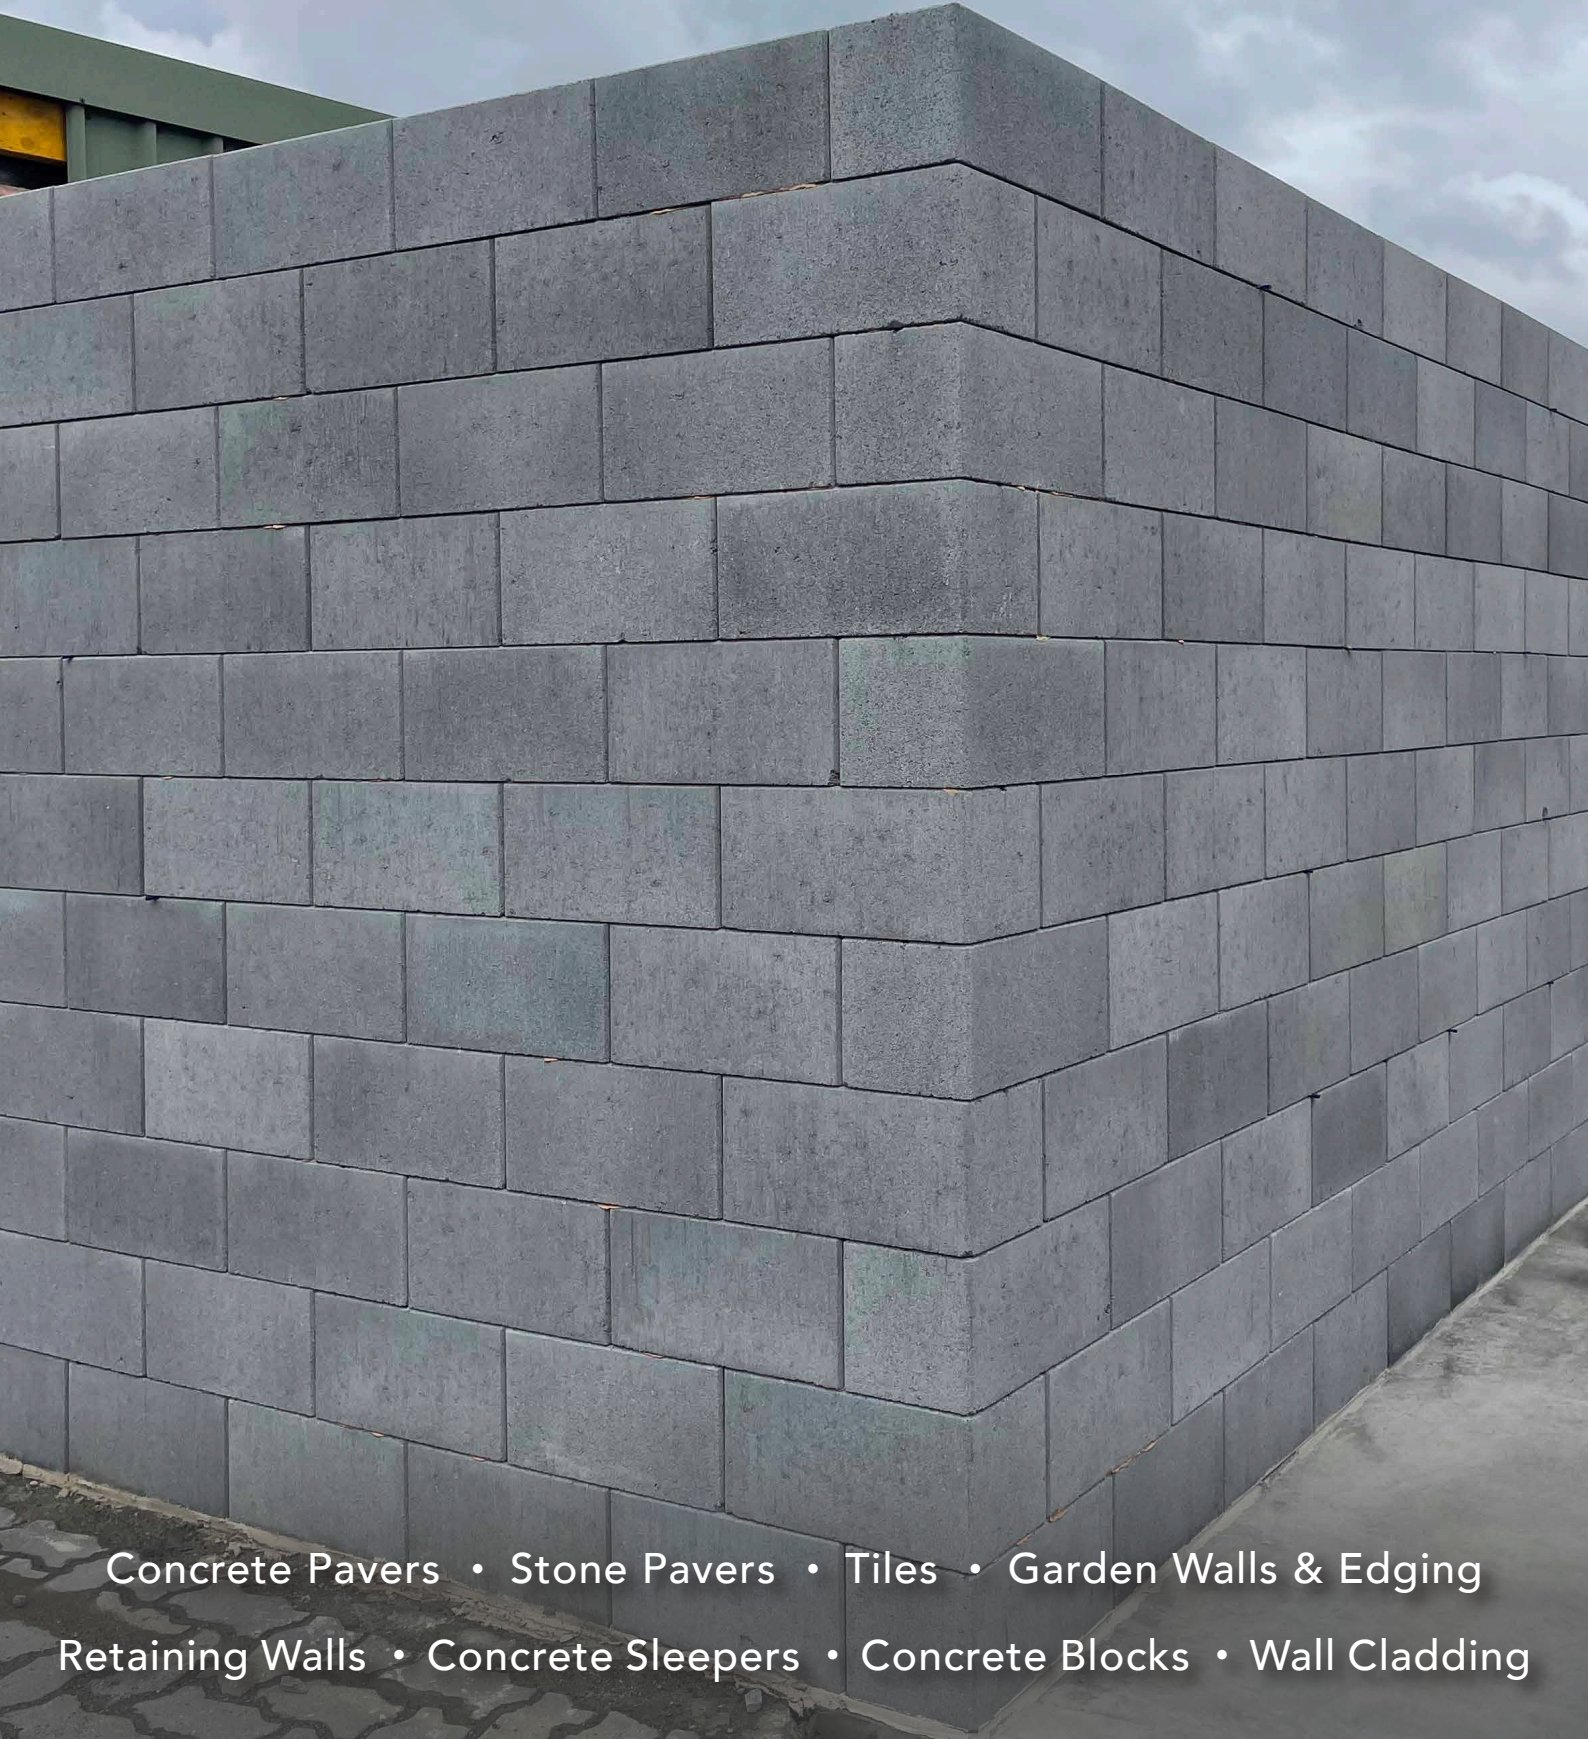

GREY EASY LOCK BLOCK

Concrete Pavers • Stone Pavers • Tiles • Garden Walls & Edging
Retaining Walls • Concrete Sleepers • Concrete Blocks • Wall Cladding

GREY EASY LOCK BLOCK

FEATURES

- Great for DIY
- Self locating lugs like Lego blocks
- Lightweight
- Sustainable concrete block option
- Free samples available

SUITABLE FOR

- Retaining walls
- Boundary walls
- Raised garden beds
- Fire pits
- Build unreinforced walls to 600mm

Specifications	Size (w x h x d)	No. per m ²	Weight per unit	Units per pallet
Block	400 x 200 x 200mm	12.50	16kg	60
Corner - Full End	400 x 200 x 200mm	12.50	16kg	60
Half Block	200 x 200 x 200mm	25	9kg	120
Caps (50.31)	390 x 40 x 195mm	12.50	6.4kg	216

COLOUR RANGE*

Natural Grey

*Colours are an indication only. Always sight physical product colour samples before purchase.

www.australianpaving.com.au

  [australianpavingcentre](#)

Retaining Wall Builder

Our builder helps you choose the right block for your project. Scan the QR code to get started.