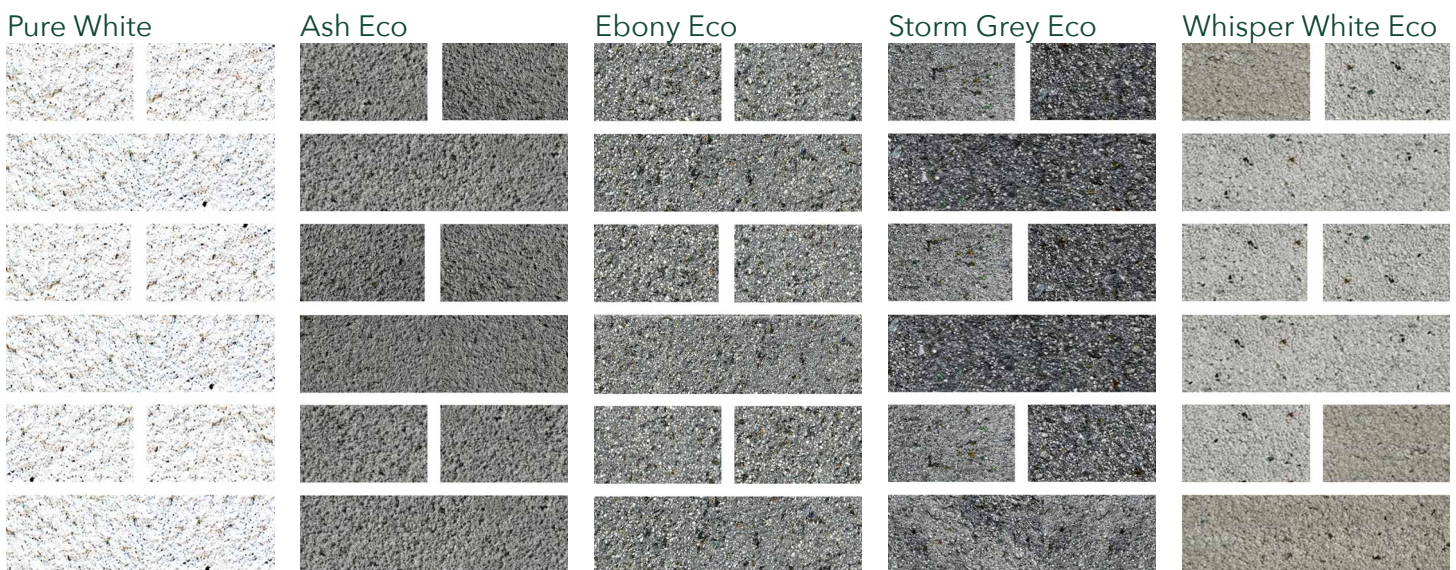

EXPOSED BESPOKE BRICKS

Concrete Pavers • Stone Pavers • Tiles • Garden Walls & Edging
Retaining Walls • Concrete Sleepers • Concrete Blocks • Wall Cladding

EXPOSED BESPOKE BRICKS

BEST PRICE >>>
promise Terms and conditions apply.

FEATURES

- Made with recycled glass aggregates*
- Free samples available

SUITABLE FOR

- House facade
- Retaining walls
- Garden walls

Specifications	Size (w x d x h)	No. per m ²	Weight per unit	Units per pallet
Bespoke Bricks	390 x 110 x 60mm	36	4.20	450

COLOUR RANGE*

*Colours are an indication only. Always sight physical product colour samples before purchase.
 *Excludes Pure White

www.australianpaving.com.au

[australianpavingcentre](#)