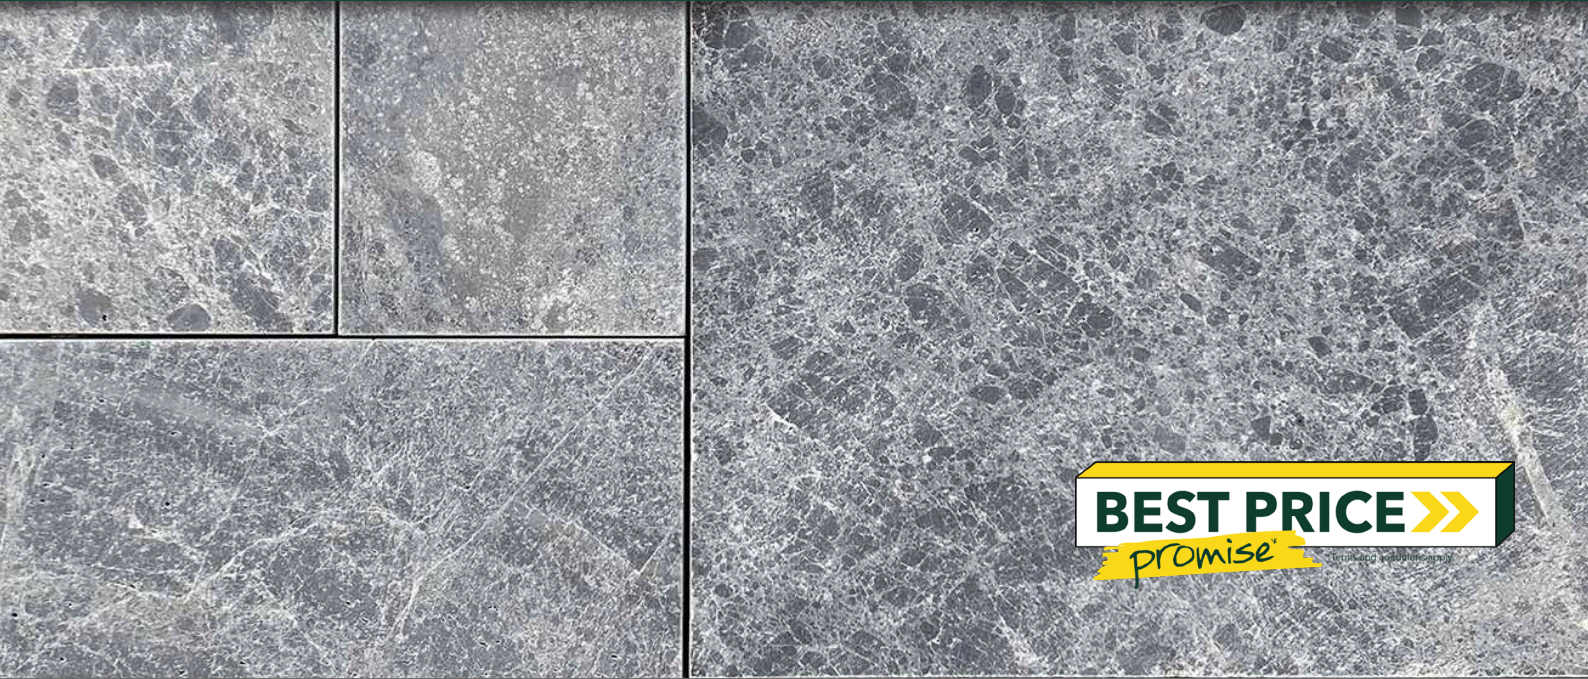

# BALTIC MARBLE

## FEATURES

- Natural marble from Turkey
- Elegant, unique and timeless
- Durable and hardwearing
- Salt and stain resistant
- Free samples available